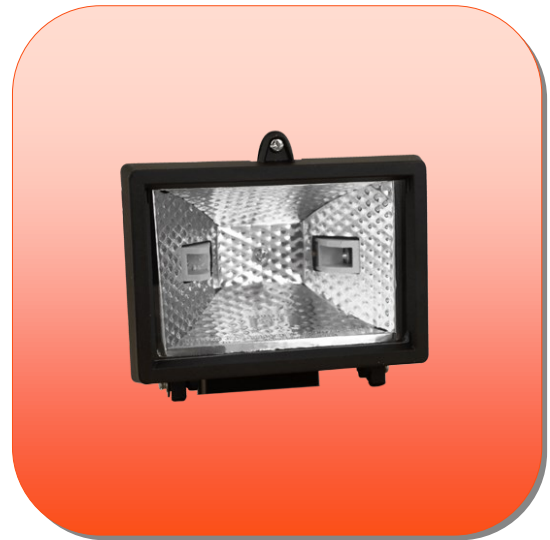

150WT Tungsten Halogen Floodlight

The Lynteck halogen flood utilises a halogen quartz lamp providing low cost illumination for use in sports lighting, outdoor sales areas, sign lighting, security, building sites and many other applications. Housed in die-case aluminium with cast fins for efficient heat dissipation, it incorporates a heat resistant wiring box for easy installation.

Product Specification

General Specification

Body and Frame	Manufactured in cast aluminium and surface coated
Housing	Die cast aluminium with cast in fins for efficient heat dissipation
Reflection	Hammered or polished aluminium reflector to ensure wide and narrow optical distribution
Glass Lens	Thermal shock and impact resistant clear tempered glass mounted in die cast aluminium door frame
Degree of Protection	IP55
Colour	Black or White
Power	240V ac
Weight	500g