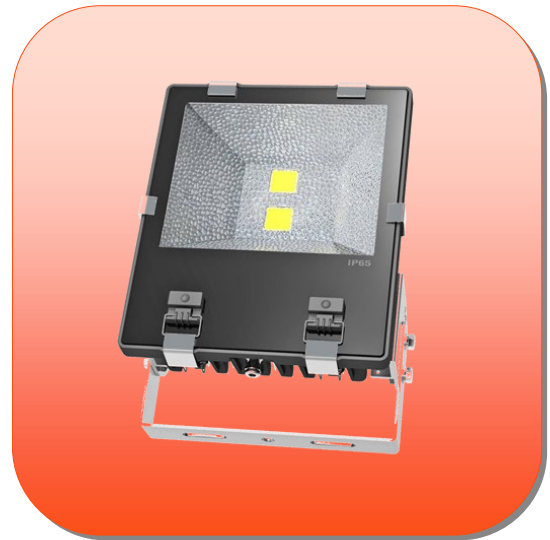

100 Watt LED Floodlight

Features: Maintenance Free Exterior / Interior LED Flood Light, Long Service Life Using Latest LED Chip Technology, Reduced Running Costs, High Efficiency Driver, Die Cast Aluminium Casing & Adjustable Bracket, IP65 Rated, Long Service Life 30,000 Hours, Complies With RoHS & Latest EMC, LVD Directives.

Product Specification

General Specifications

Colour Code	Day Light
Colour Temperature	6250K
Usable Luminous Flux	7800
Colour Rendering Index	Ra > 80
Light Source Module	2 x 50W
Brightness Degradation Per 1000 Hrs	1%
Viewing Angle	120°

Technical Specifications

Housing Material Lamp Body	Die Cast Aluminium
Front Glass	Toughened Glass
Net Weight	5.50Kgs
IP Rating	IP65
Dimensions mm	L250 X H341 X W116

Order Code

LY27-025-47

Electrical Specifications